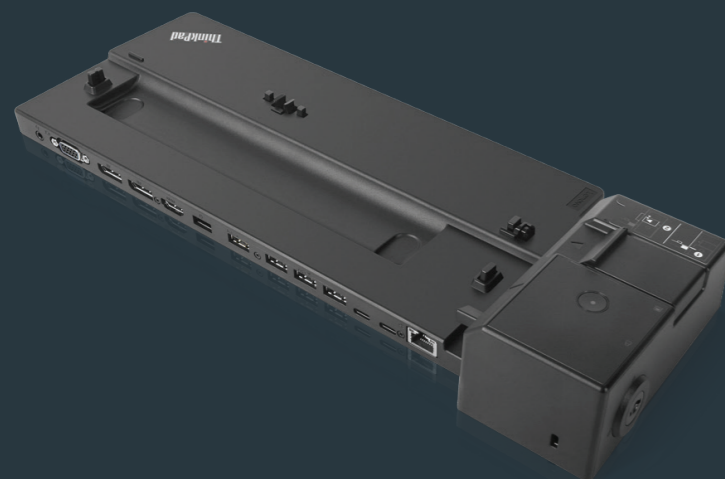

The ThinkPad Ultra Docking Station delivers 10 Gbps of high-speed data through four USB 3.1 ports and up to three UHD displays. Combined with a 135W adapter, it is perfect for the customer who is looking for industry-leading docking performance.

THINKPAD MECHANICAL DOCKING STATION (2018) COMPARISON TABLE

	ThinkPad Basic Dock	ThinkPad Pro Dock	ThinkPad Ultra Dock
Part Number (PN)	40AG0090xx	40AH0135xx	40AJ0135xx
Connectivity	Side-connector		
Video Ports	Video 1 : DisplayPort™ 1.4¹ Video 1 : VGA	Video 1 : DisplayPort™ 1.4 Video 2 : DisplayPort™ 1.4	Video 1 : DisplayPort™ 1.4 Video 2 : HDMI™ 2.0 Video 3 : DisplayPort™ 1.4 Video 3 : VGA
Maximum Video Output	1 x 4K @ 60 Hz²	2 x 4K @ 60 Hz²	3 x 4K @ 60 Hz²
Maximum Number of Displays	1	2	3
USB Ports	2 x USB 3.1 Gen 1³ (5 Gbps, 1 x always power-on) 2 x USB 2.0	3 x USB 3.1 Gen 1³ (5 Gbps, 1 x always power-on) 2 x USB 2.0 1 x USB-C (5 Gbps, 5V/3A bus power)	4 x USB 3.1 Gen 2³ (10 Gbps, 1 x always power-on) 2 x USB-C (10 Gbps, 5V/3A bus power)
Ethernet (RJ45)	Gigabit		
Audio	Stereo/Microphone combo		
Security	Kensington® lock slot Master key slot⁴		
Power Adapter Inside the Box	90W	135W	135W
Maximum Power for Laptop Charging	65W	85W	65W
Power Button to Control System Power	Selected ThinkPad laptops		
PXE Boot	Selected ThinkPad laptops		
MAC Address Pass-through	Selected ThinkPad laptops		
Wake-on-LAN (Sleep, Hibernation and Power-off mode)	Selected ThinkPad laptops		
Warranty	3 years		
Qualified Systems⁵	2020/2019/2018 selected ThinkPad laptops		

¹ An active adapter is required to convert DisplayPort™ to HDMI™ or VGA or other video ports.

² Actual display resolution is subject to your system's video output capability.

³ Depending on many factors such as the processing capability of peripheral devices, file attributes, and other factors related to system configuration and operating environments, the actual transfer rate using the various USB connectors on this device will vary and is typically slower than the data rates as defined by the respective USB specifications: 5 Gbit/s for USB 3.1 Gen 1; 10 Gbit/s for USB 3.1 Gen 2; and 20 Gbit/s for USB 3.2.

⁴ Lenovo Basic docks can install a master key mechanism. The master key solution is sold separately with a key slot option PN: 4XE0Q56388.

⁵ For the latest compatibility information, please check the Accessories Compatibility Guide on www.lenovo.com/accessoriesguide, or visit: accessorysmartfind.lenovo.com.