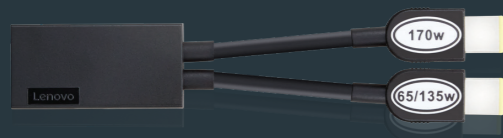

LENOVO THUNDERBOLT™ 3 WORKSTATION DOCK SLIM-TIP Y CABLE

- Input 230W Slim-tip power adapter
- Output is fixed for two scenarios:
  - Output 1: Max. 170W, by-pass to charge MWS
  - Output 2: Max. 135W to power on the dock; and charge laptop when no MWS attached to Output 1
- Part Number (PN): 4X90U90620