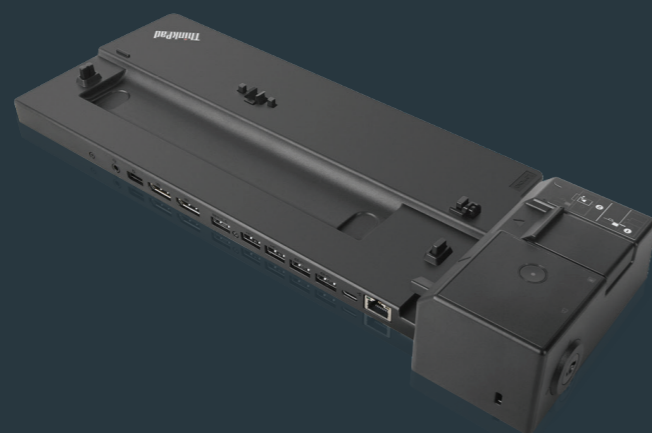

THINKPAD ULTRA DOCKING STATION